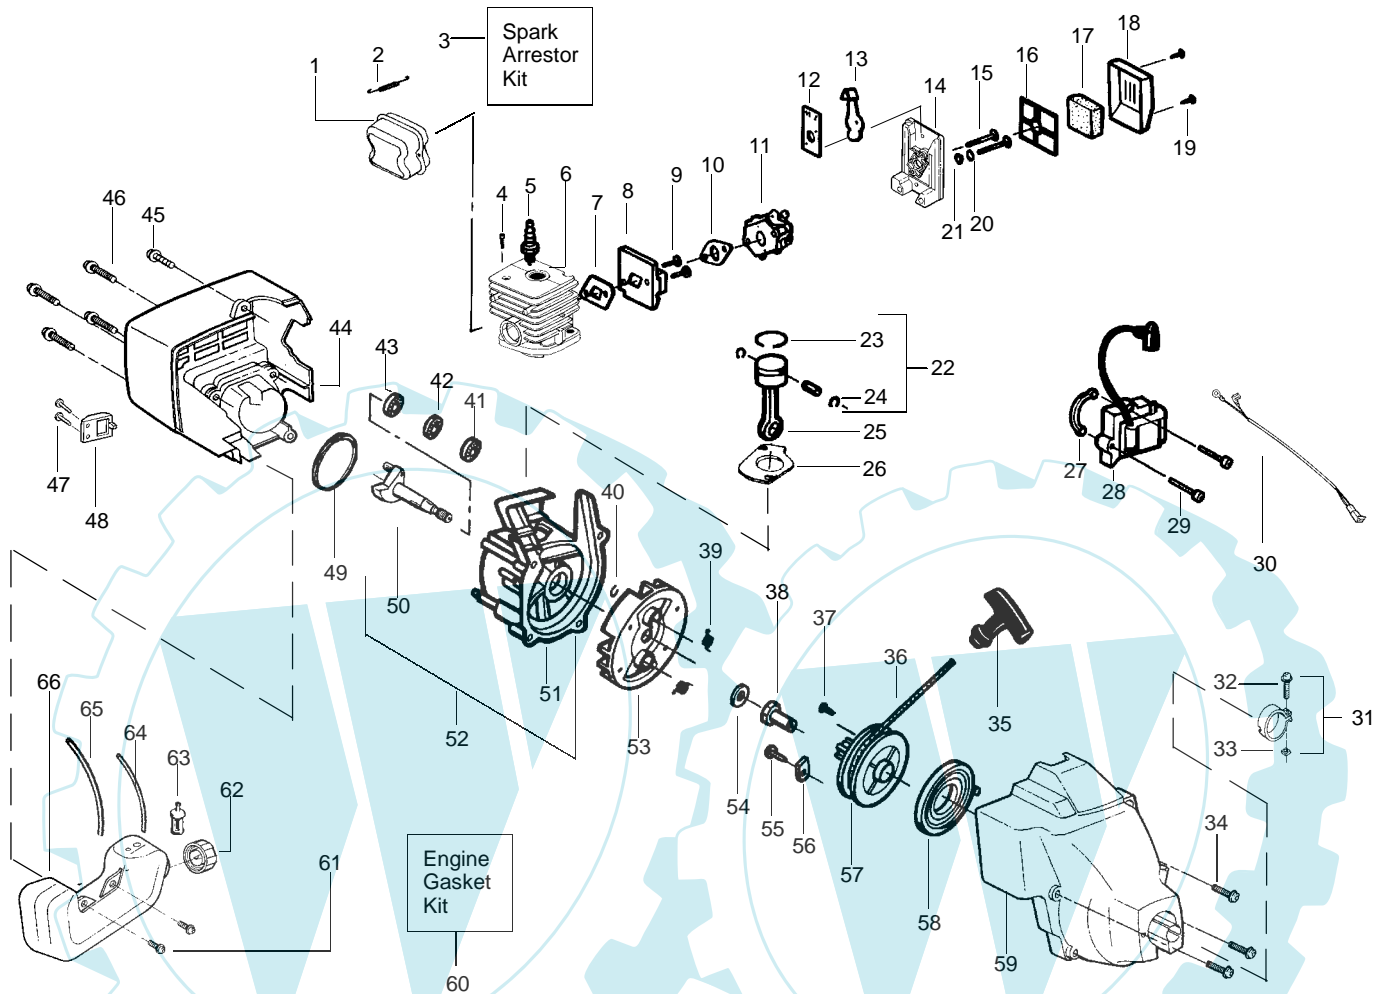

PARTS LIST NO. 530084525		PARTNER ® PARTS LIST	MODEL(s)
DATE 07/19/02	REPLACES 530084525-01/31/02		COLIBRI PLUS/SST
Note: Illustration may differ from actual model due to design changes			PAGE NO. 1

Ref.	Part No.	Description	Ref.	Part No.	Description
1.	530071548	Kit-Throttle	22.	530015880	Screw
2.	530054183	Ass'y.-Wire	23.	530069752	Shield Kit (Incl. 21 & 22)
3.	530016273	Screw-Throttle Hsg.	24.	530015768	Locknut-Gear Box
4.	530038581	Throttle Hsg. (Right)	25.	530016225	Wingnut
5.	530095382	Throttle Hsg. (Left)	26.	530092062	Washer-Flat
6.	530069572	Kit-Switch	27.	530015880	Screw
7.	530038708	Assist Handle	28.	530016224	Screw
8.	530095391	Flex Shaft	29.	530069927	Gear Box/Shaft Kit (Incl. #10)
9.	530038682	Trigger	30.	530016202	Screw
10.	530053002	Drive Shaft Hsg. Ass'y			Not Shown
11.	530015820	Bolt			
12.	530094742	Clamp-Assist Handle			
13.	530092062	Washer			
14.	530016118	Wingnut			
15.	952715575	Accy-Cutting Head Assy. (Incl. 16-20)			
16.	530069690	Hub Ass'y. w/Arbor			
17.	530401464	Spring Compression			
18.	530401466	Clip-Retainer-Head			
19.	530401467	Screw w/ Washer -Head			
20.	952715573	Accy-Spool w/Line			
21.	530052286	Line Limiter			
					Operator Manual
					European
					Scandinavia
					Decal-Shaft Warning

✓ = NEW PART NUMBER FOR THIS IPL

* = REFER TO THE SERVICE REFERENCE INDICATED FOR MORE INFORMATION. (LOCATED AT END OF IPL)

PARTS LIST NO. 530084525		PARTNER ® PARTS LIST	MODEL(s) COLIBRI PLUS/SST
DATE 07/19/02	REPLACES 530084525-01/31/02		Note: Illustration may differ from actual model due to design changes

Note: When replacing item# 49 on page 2, please note if the surface indicated by the arrow is flat or has a beveled edge and order accordingly.

- (A) Flat Surface – 530-019181 Gasket
- (B) Beveled surface – 530-056097 O-ring