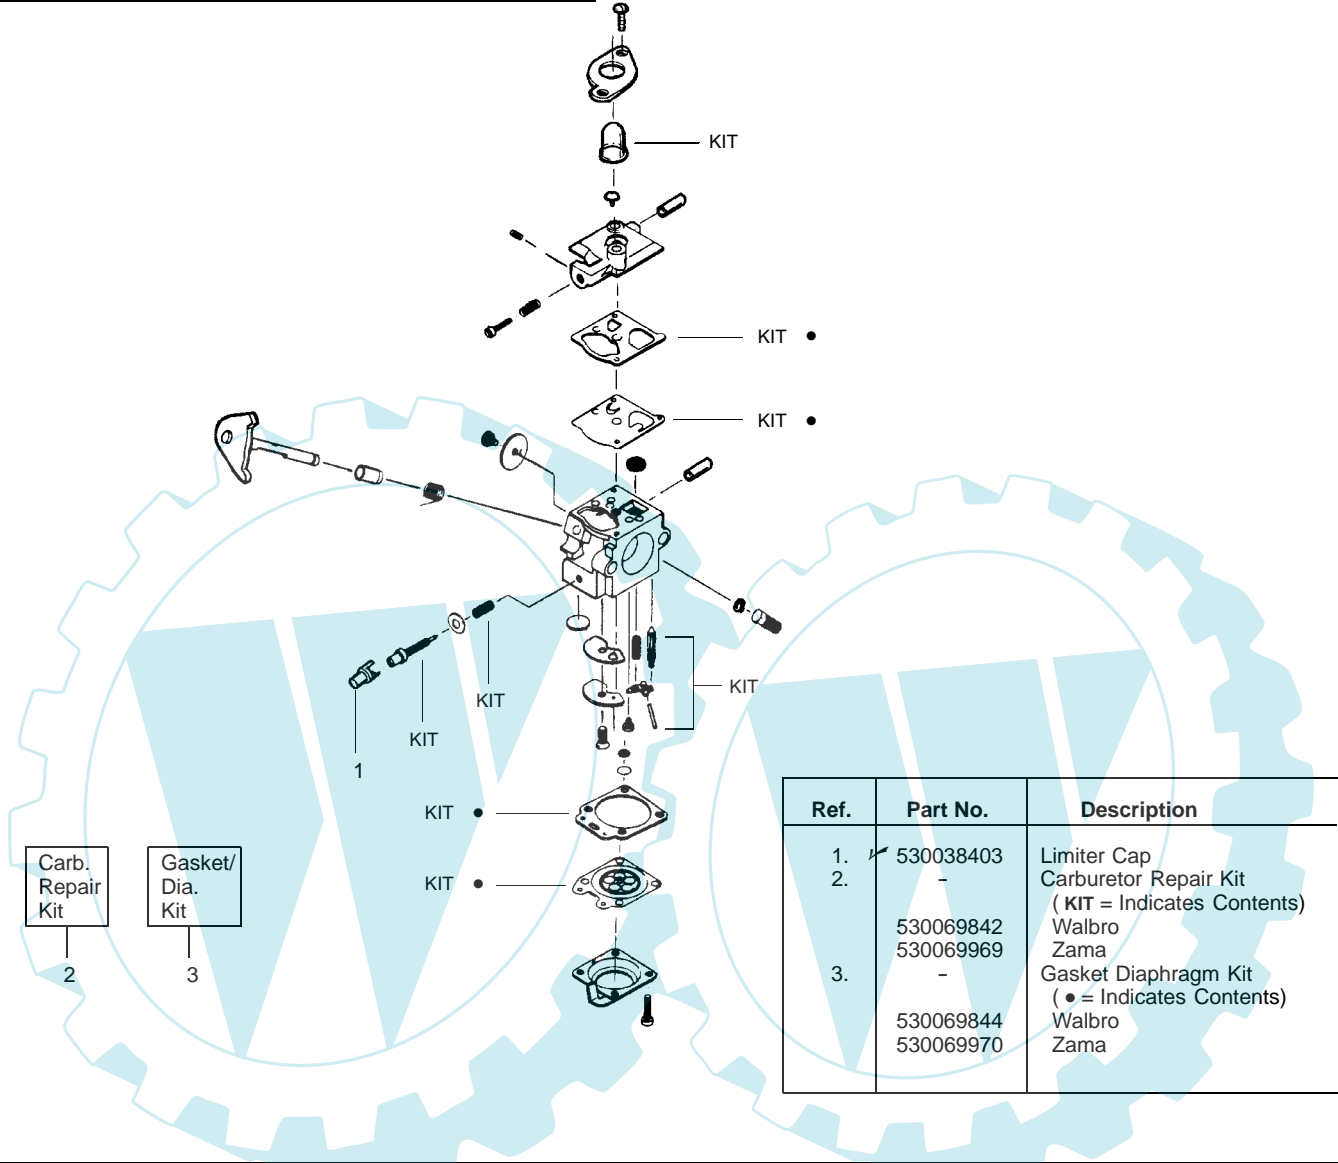

PARTS LIST NO. 530084525		PARTNER® PARTS LIST	MODEL(s) COLIBRI PLUS/SST	
DATE 07/19/02	REPLACES 530084525-01/31/02		Note: Illustration may differ from actual model due to design changes	PAGE NO. 3

Carburetor Assembly Walbro WA226 #530069754
Zama C1U-W7 #530069971

Ref.	Part No.	Description
1.	✓ 530038403	Limiter Cap
2.	-	Carburetor Repair Kit (KIT = Indicates Contents)
	530069842	Walbro
	530069969	Zama
3.	-	Gasket Diaphragm Kit (● = Indicates Contents)
	530069844	Walbro
	530069970	Zama

✓ = NEW PART NUMBER FOR THIS IPL   ★ = REFER TO THE SERVICE REFERENCE INDICATED FOR MORE INFORMATION. (LOCATED AT END OF IPL)

✓ = NEW PART NUMBER FOR THIS IPL   ★ = REFER TO THE SERVICE REFERENCE INDICATED FOR MORE INFORMATION. (LOCATED AT END OF IPL)