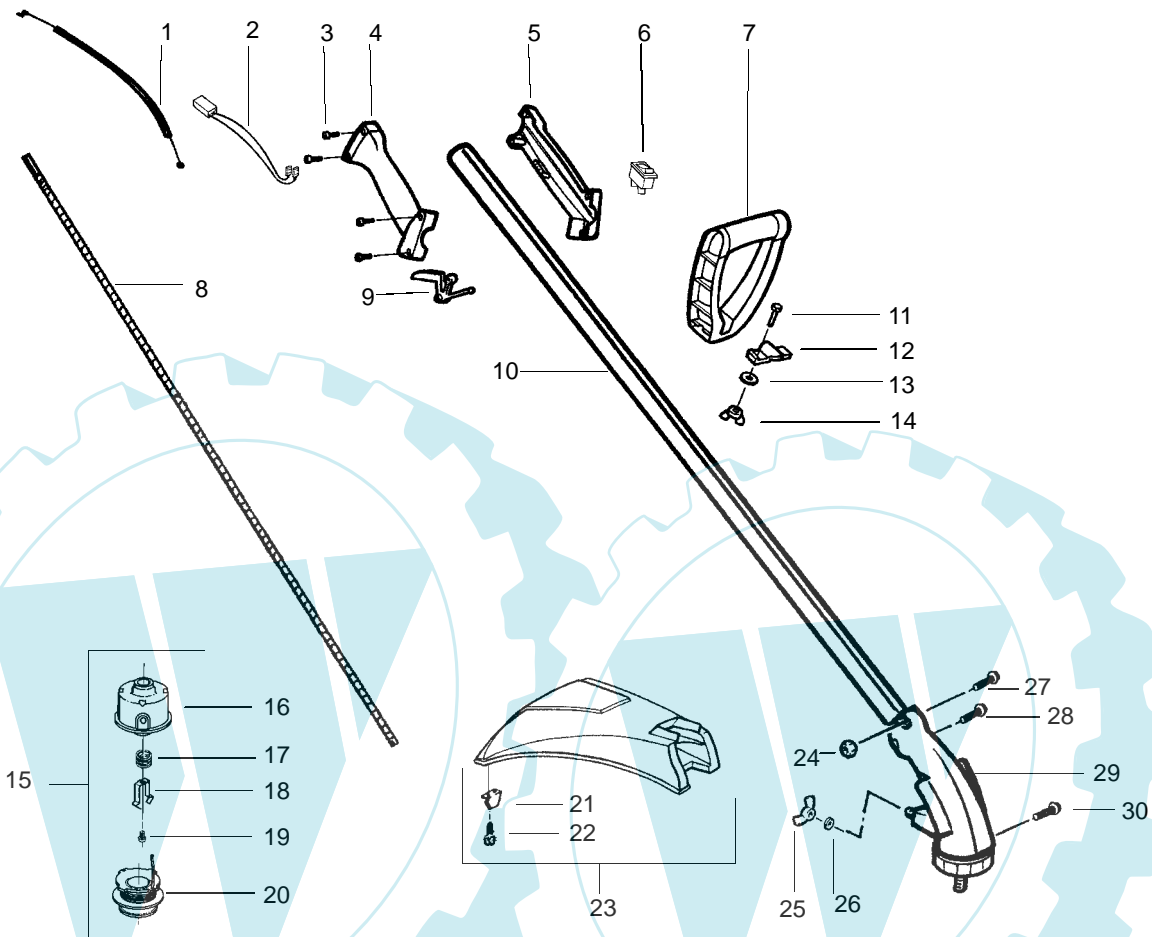

PARTS LIST NO. 530084525		PARTNER ® PARTS LIST	MODEL(s)
DATE 07/19/02	REPLACES 530084525-01/31/02		COLIBRI PLUS/SST
Note: Illustration may differ from actual model due to design changes			PAGE NO. 1

Ref.	Part No.	Description	Ref.	Part No.	Description
1.	530071548	Kit-Throttle	22.	530015880	Screw
2.	530054183	Ass'y.-Wire	23.	530069752	Shield Kit (Incl. 21 & 22)
3.	530016273	Screw-Throttle Hsg.	24.	530015768	Locknut-Gear Box
4.	530038581	Throttle Hsg. (Right)	25.	530016225	Wingnut
5.	530095382	Throttle Hsg. (Left)	26.	530092062	Washer-Flat
6.	530069572	Kit-Switch	27.	530015880	Screw
7.	530038708	Assist Handle	28.	530016224	Screw
8.	530095391	Flex Shaft	29.	530069927	Gear Box/Shaft Kit (Incl. #10)
9.	530038682	Trigger	30.	530016202	Screw
10.	530053002	Drive Shaft Hsg. Ass'y			Not Shown
11.	530015820	Bolt			
12.	530094742	Clamp-Assist Handle			
13.	530092062	Washer			
14.	530016118	Wingnut			
15.	952715575	Accy-Cutting Head Assy. (Incl. 16-20)			
16.	530069690	Hub Ass'y. w/Arbor			
17.	530401464	Spring Compression			
18.	530401466	Clip-Retainer-Head			
19.	530401467	Screw w/ Washer -Head			
20.	952715573	Accy-Spool w/Line			
21.	530052286	Line Limiter			
					Operator Manual
					European
					Scandinavia
					Decal-Shaft Warning

✓ = NEW PART NUMBER FOR THIS IPL

* = REFER TO THE SERVICE REFERENCE INDICATED FOR MORE INFORMATION. (LOCATED AT END OF IPL)

PARTS LIST NO. 530084525		PARTNER ® PARTS LIST	MODEL(s) COLIBRI PLUS/SST
DATE 07/19/02	REPLACES 530084525-01/31/02		Note: Illustration may differ from actual model due to design changes

Note: When replacing item# 49 on page 2, please note if the surface indicated by the arrow is flat or has a beveled edge and order accordingly.

- (A) Flat Surface – 530-019181 Gasket
- (B) Beveled surface – 530-056097 O-ring